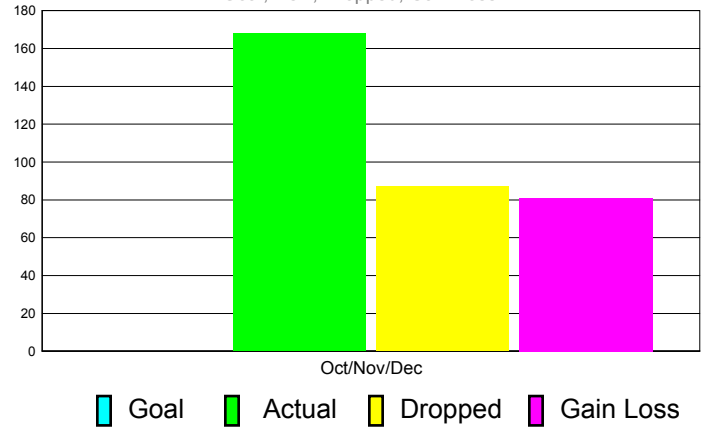

Club Results 2011-2012

Goal, New, Dropped, Gain/Loss

MEMBERSHIP

Membership Results
2011-2012

Membership
2010-2011

Month	Net Memb Goal	Actual New Memb	Actual Dropped Memb	Gain/Loss of Memb	Gain/ Loss of Memb
Oct/Nov/Dec	0	168	87	81	-47
Totals	0	168	87	81	-47

Membership Results 2011-2012

Goal, New, Dropped, Gain/Loss

Comparison of Club Gain/Loss

Current Year Compared to the Previous Year

Comparison of Membership Gain/Loss

Current Year Compared to the Previous Year