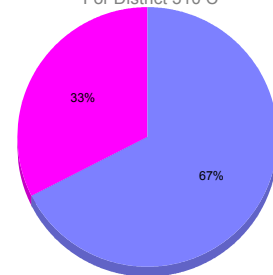

Membership Results 2011-2012

Goal, New, Dropped, Gain/Loss

Comparison of Club Gain/Loss

Current Year Compared to the Previous Year

Comparison of Membership Gain/Loss

Current Year Compared to the Previous Year

YTD Status Quo Clubs 2010-2011

Status Quo Clubs Compared to Status Quo Members

Gender Comparison 2010-2011

For District 310 C

Oct/Nov/Dec
■ Male ■ Female